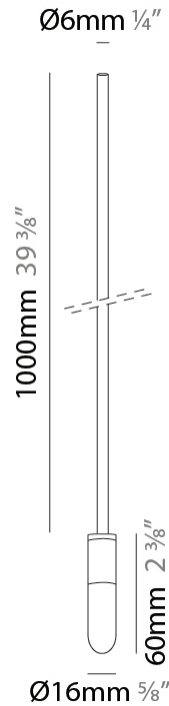

PROJECT
TYPE
SPECIFIER
QUANTITY
DATE

VIENI GIU SUSPENSION

D131587-

base number Finish
Options

1. To build a product code in our configurator select the specify button on the base model # product page
2. To build a manual product code on this datasheet choose from the options listed below in blue font and add the suffix to the base model #

GENERAL

Series: Vieni Giu
Partner: Knikerboker
Division: Design
Installation: Suspension
Product Type: Pendant
Mounting Location: Ceiling

PHYSICAL

Shape: Cylinder
Diameter (mm): 6
Diameter (in): 1/4
Height (mm): 1000
Height (in): 39 3/8
Max. Overall Height (mm): 2000
Max. Overall Height (in): 78 3/4
Fixture Finish: EWH / EBK / MAN / COF / PRD / GLD / SBN / MBN / SLF / GLF / CLF / BRL
Fixture Material: Aluminum
Cable Details: 1000mm / 39 3/8" Cable

ELECTRICAL

Lamp Type: LED
Input Wattage (W): 1.5
Dimming: Non-Dimmable
Driver Included: Yes
Driver Location: Integrated
Driver Type: Constant Voltage - Universal
Driver Class: Class 2
Input Voltage (V): 120 - 277
Output Voltage (V): 12

LED

Color Temperature (°K): 3000
Max. Delivered Lumen (lm): 220
CRI: >85 CRI
Lamp Life (hrs): 50000

OPTICAL

RATINGS AND CERTIFICATIONS

Certified By: Certified for North American Standards
IP rating: IP20