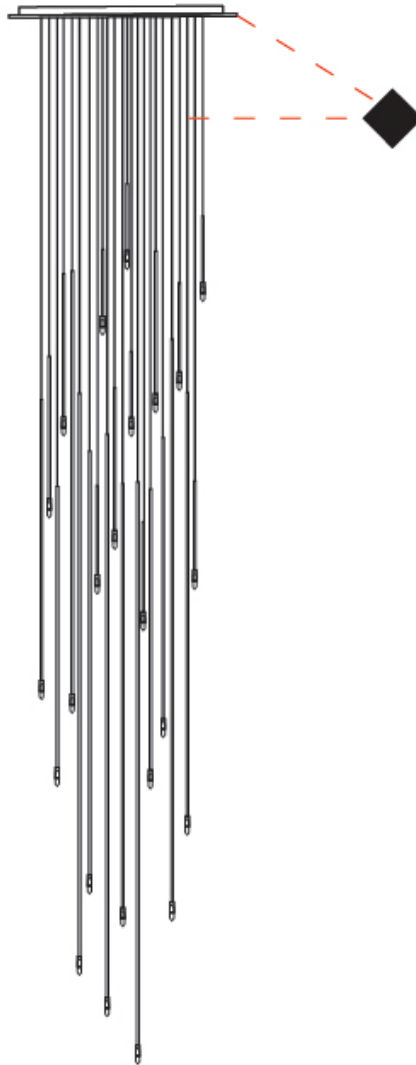

GENERAL

Series: Vieni Giu
 Partner: Knikerboker
 Division: Design
 Installation: Suspension
 Product Type: Pendant
 Mounting Location: Ceiling

PHYSICAL

Shape: Cylinder
 Diameter (mm): 6
 Diameter (in): 1/4
 Height (mm): 500
 Height (in): 19 11/16
 Max. Overall Height (mm): 2000
 Max. Overall Height (in): 78 3/4
 Fixture Finish: EWH / EBK / MAN / COF / PRD / GLD / SBN / MBN / SLF / GLF / CLF / BRL
 Fixture Material: Aluminum
 Cable Details: 1500mm / 19 11/16" Cable

Ø700mm 27 ⁹/₁₆"

D131591-

PROJECT

TYPE

SPECIFIER

QUANTITY

DATE

D