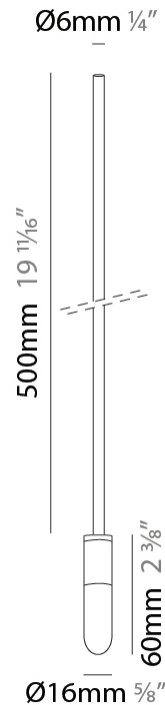

PROJECT
TYPE
SPECIFIER
QUANTITY
DATE

VIENI GIU SUSPENSION

D131586-

base number Finish
Options

1. To build a product code in our configurator select the specify button on the base model # product page
2. To build a manual product code on this datasheet choose from the options listed below in blue font and add the suffix to the base model #

GENERAL

Series: Vieni Giu
Partner: Knikerboker
Division: Design
Installation: Suspension
Product Type: Pendant
Mounting Location: Ceiling

PHYSICAL

Shape: Cylinder
Diameter (mm): 6
Diameter (in): 1/4
Height (mm): 500
Height (in): 19 11/16
Max. Overall Height (mm): 2000
Max. Overall Height (in): 78 3/4
Fixture Finish: EWH / EBK / MAN / COF / PRD / GLD / SBN / MBN / SLF / GLF / CLF / BRL
Fixture Material: Aluminum
Cable Details: 1500mm / 19 11/16" Cable

ELECTRICAL

Lamp Type: LED
Input Wattage (W): 1.5
Dimming: Non-Dimmable
Driver Included: Yes
Driver Location: Integrated
Driver Type: Constant Voltage - Universal
Driver Class: Class 2
Input Voltage (V): 120 - 277
Output Voltage (V): 12

LED

Color Temperature (°K): 3000
Max. Delivered Lumen (lm): 220
CRI: >85 CRI
Lamp Life (hrs): 50000

OPTICAL

RATINGS AND CERTIFICATIONS

Certified By: Certified for North American Standards
IP rating: IP20