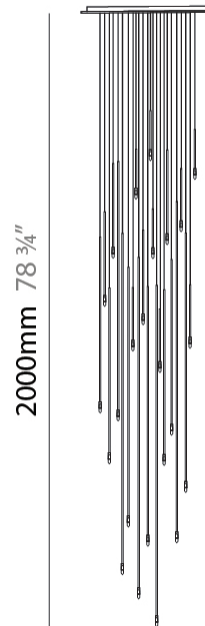

GENERAL

Series: Vieni Giu
 Partner: Knikerboker
 Division: Design
 Installation: Suspension
 Product Type: Pendant
 Mounting Location: Ceiling

PHYSICAL

Shape: Cylinder
 Diameter (mm): 6
 Diameter (in): 1/4
 Height (mm): 500
 Height (in): 19 11/16
 Max. Overall Height (mm): 2000
 Max. Overall Height (in): 78 3/4
 Fixture Finish: EWH / EBK / MAN / COF / PRD / GLD / SBN / MBN / SLF / GLF / CLF / BRL
 Fixture Material: Aluminum
 Cable Details: 1500mm / 19 11/16" Cable

GENERAL

Series: Vieni Giu
 Partner: Knikerboker
 Division: Design
 Installation: Suspension
 Product Type: Pendant
 Mounting Location: Ceiling

PHYSICAL

Shape: Cylinder
 Diameter (mm): 6
 Diameter (in): 1/4
 Height (mm): 1000
 Height (in): 39 3/8
 Max. Overall Height (mm): 2000
 Max. Overall Height (in): 78 3/4
 Fixture Finish: EWH / EBK / MAN / COF / PRD / GLD / SBN / MBN / SLF / GLF / CLF / BRL
 Fixture Material: Aluminum
 Cable Details: 1000mm / 39 3/8" Cable

GENERAL

Series: Vieni Giu
 Partner: Knikerboker
 Division: Design
 Installation: Suspension
 Product Type: Pendant
 Mounting Location: Ceiling

PHYSICAL

Shape: Cylinder
 Diameter (mm): 6
 Diameter (in): 1/4
 Height (mm): 2000
 Height (in): 59 1/16
 Max. Overall Height (mm): 4000
 Max. Overall Height (in): 157 1/2
 Fixture Finish: EWH / EBK / MAN / COF / PRD / GLD / SBN / MBN / SLF / GLF / CLF / BRL
 Fixture Material: Aluminum
 Cable Details: 2000mm / 78 3/4" Cable

Ø700mm 27 ⁹/₁₆"

D131591-

PROJECT

TYPE

SPECIFIER

QUANTITY

DATE

D